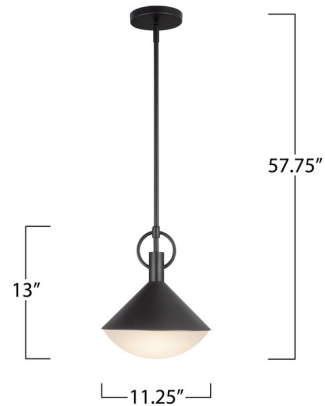

The Abruzzo Pendant brings a clean sophistication and timeless elegance to your interior space. The smooth cone shaped frame is complemented by rounded glass that casts warm shadows of light across your room.

Specifications

COLOR	White
BODY FINISH	Brass
WATTAGE	60W
DIMMER	Standard 120V
DIMENSIONS	11.25"W x 13"H
BULB NOT INCLUDED	1 x A19/Medium (E26)/60W/120V Incandescent
COUNTRY OF ORIGIN	China

Technical Information

PRODUCT DIMENSIONS	Max Overall Height: 57.75"
--------------------	----------------------------

Shown in brass / white

CLICK TO VIEW PRODUCT

Notes: