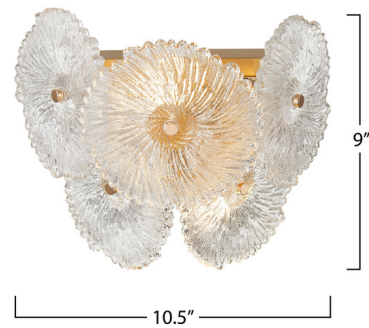

By Artcraft

Description

The defining feature of the Bloom Wall Light lies in its enchanting glassware, meticulously crafted to resemble delicate and intricate flowers. The combination of the lustrous brass metal work and the floral-inspired glass elements makes this collection a captivating focal point for any space.

Shown in brass / clear

Specifications

COLOR	Clear
BODY FINISH	Brass
WATTAGE	80W
DIMMER	Standard 120V
DIMENSIONS	10.5"W x 9"H x 6"D
BULB NOT INCLUDED	2 x JCD/G9/40W/120V LED
COUNTRY OF ORIGIN	China

CLICK TO VIEW PRODUCT