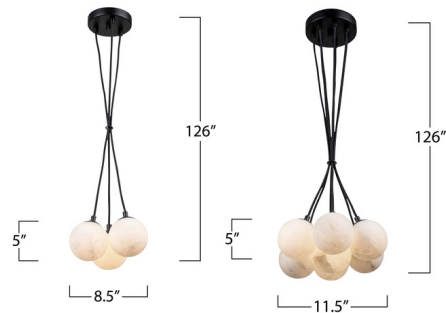

By Artcraft

Description

Hanging gracefully from the ceiling, the Camila Multi Light Pendant exudes an ethereal glow, casting a soft and warm ambiance. Its meticulously carved alabaster diffuses the light in an elegant dance of shadows, creating a captivating interplay of textures. This cluster type pendants' seamless design and timeless beauty make it a focal point, blending sophistication with a touch of celestial charm.

Specifications

COLOR	Alabaster
BODY FINISH	Black
WATTAGE	30W
DIMMER	Low Voltage Electronic
DIMENSIONS	8.5"W x 5"H
INTEGRATED LED MODULE	3 x LED/10W/120V LED
COUNTRY OF ORIGIN	China

Shown in black / alabaster