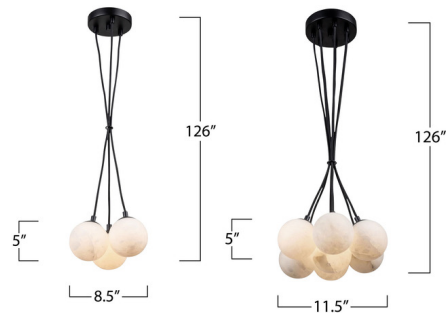

Lightology

lightology.com
866-954-4489
07-03-26

Project: _____

Company: _____

Location: _____ Fixture Type: _____

SPEC #: **ARC1333893**

Approved On: _____ Approved By: _____

Camila Multi Light Pendant By Artcraft

Description

Hanging gracefully from the ceiling, the Camila Multi Light Pendant exudes an ethereal glow, casting a soft and warm ambiance. Its meticulously carved alabaster diffuses the light in an elegant dance of shadows, creating a captivating interplay of textures. This cluster type pendants' seamless design and timeless beauty make it a focal point, blending sophistication with a touch of celestial charm.

Shown in black / alabaster

Specifications

COLOR	Alabaster
BODY FINISH	Black
WATTAGE	70W
DIMMER	Low Voltage Electronic
DIMENSIONS	11.5"W x 5"H
INTEGRATED LED MODULE	7 x LED/10W/120V LED
COUNTRY OF ORIGIN	China