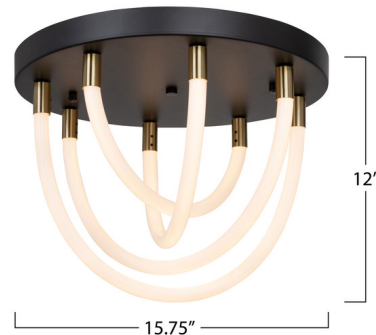

CLICK TO VIEW PRODUCT

Notes: