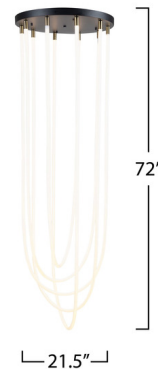

### Description

The Cascata Multi Light Pendant, designed by Kevin Kraemer, features a sleek and minimalist design, combining precision craftsmanship with modern aesthetics. The frame is black with brass accents. The bright LED illuminated silicone drapes throughout giving this collection an illusion of weightlessness. This eye-catching pendant is a perfect complement to any surrounding.

### Specifications

COLOR	White
BODY FINISH	Black / Brass
WATTAGE	510W
DIMMER	Low Voltage Electronic
DIMENSIONS	21.5"W x 72"H
INTEGRATED LED MODULE	5 x LED/102W/120V LED
COUNTRY OF ORIGIN	China

### Technical Information

COLOR RENDERING	80 CRI
LAMP COLOR	3000K
LUMENS/WATT	47.68
LUMINOUS FLUX	4863 lumens

Shown in black / brass / white

CLICK TO VIEW PRODUCT

Notes: