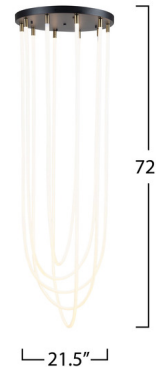

Description

The Cascata Multi Light Pendant, designed by Kevin Kraemer, features a sleek and minimalist design, combining precision craftsmanship with modern aesthetics. The frame is black with brass accents. The bright LED illuminated silicone drapes throughout giving this collection an illusion of weightlessness. This eye-catching pendant is a perfect complement to any surrounding.

Specifications

COLOR	White
BODY FINISH	Black / Brass
WATTAGE	510W
DIMMER	Low Voltage Electronic
DIMENSIONS	21.5"W x 72"H
INTEGRATED LED MODULE	5 x LED/102W/120V LED
COUNTRY OF ORIGIN	China

Technical Information

COLOR RENDERING	80 CRI
LAMP COLOR	3000K
LUMENS/WATT	47.68
LUMINOUS FLUX	4863 lumens

Shown in black / brass / white

CLICK TO VIEW PRODUCT

Notes: