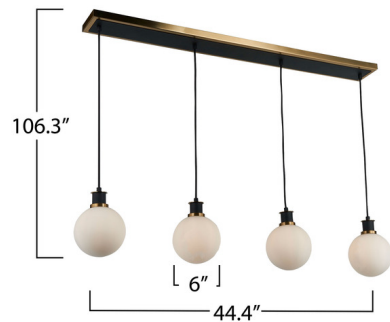

Description

The Gem Linear Pendant offers an elegant classic globes with subtle details. Choose between amber, blizzard, or white glass globes to complement the rich two-tone black and brushed brass framing. Perfect for a kitchen or dining room.

Specifications

COLOR Blizzard Glass
BODY FINISH Brushed Brass / Black
WATTAGE 28W
DIMMER Standard 120V
DIMENSIONS 44.5"L x 5.9"W x 8.2"H
BULB NOT INCLUDED 4 x B10/Candelabra (E12)/7W/120V LED
COUNTRY OF ORIGIN China

Technical Information

PRODUCT DIMENSIONS Max Overall Height: 106.3"

Notes:

Shown in brushed brass / black / blizzard glass

CLICK TO VIEW PRODUCT