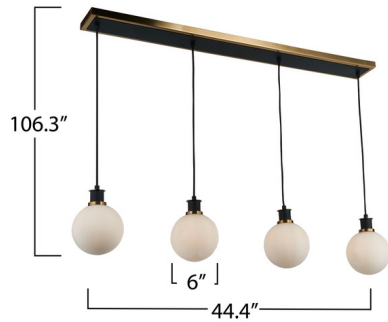

Description

The Gem Linear Pendant offers an elegant classic globes with subtle details. Choose between amber, blizzard, or white glass globes to complement the rich two-tone black and brushed brass framing. Perfect for a kitchen or dining room.

Specifications

COLOR Blizzard Glass
BODY FINISH Brushed Brass / Black
WATTAGE 28W
DIMMER Standard 120V
DIMENSIONS 44.5"L x 5.9"W x 8.2"H
BULB NOT INCLUDED 4 x B10/Candelabra (E12)/7W/120V LED
COUNTRY OF ORIGIN China

Technical Information

PRODUCT DIMENSIONS Max Overall Height: 106.3"

Notes:

Shown in brushed brass / black / blizzard glass

CLICK TO VIEW PRODUCT