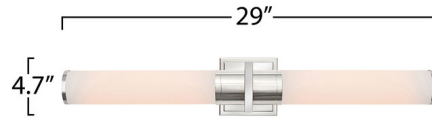

Lightology

lightology.com
866-954-4489
07-01-26

Project: _____

Company: _____

Location: _____ Fixture Type: _____

SPEC #: **ARC1333948**

Approved On: _____ Approved By: _____

Positano Bathroom Vanity Light By Artcraft

Description

The Positano Bathroom Vanity Light features an elegantly simple silhouette perfect for a main bath or powder room. Refined metal details add interest and visual depth with a center band and end caps. Choose the clear ribbed glass to showcase a decorative bulb or the frosted glass tube for a streamlined aesthetic. note: Can be mounted vertically or horizontally.

Specifications

COLOR . . . . . White
BODY FINISH . . . . . Brushed Brass
WATTAGE 18W
DIMMER . . . . . Standard 120V
DIMENSIONS . . . . . 20.8"W x 4.7"H x 4.7"D
BULB NOT INCLUDED . . . . . 2 x T8/Medium (E26)/9W/120V LED
COUNTRY OF ORIGIN . . . . . China

Shown in brushed brass / white

CLICK TO VIEW PRODUCT

Notes: