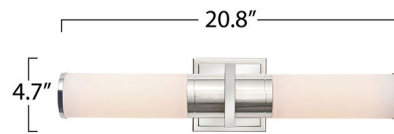

Description

The Positano Bathroom Vanity Light features an elegantly simple silhouette perfect for a main bath or powder room. Refined metal details add interest and visual depth with a center band and end caps. Choose the clear ribbed glass to showcase a decorative bulb or the frosted glass tube for a streamlined aesthetic. note: Can be mounted vertically or horizontally.

Specifications

COLOR White
BODY FINISH Brushed Brass
WATTAGE 18W
DIMMER Standard 120V
DIMENSIONS 20.8"W x 4.7"H x 4.7"D
BULB NOT INCLUDED 2 x T8/Medium (E26)/9W/120V LED
COUNTRY OF ORIGIN China

Shown in brushed brass / white