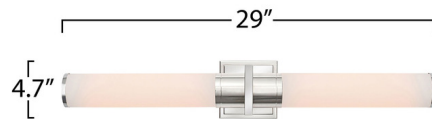

Description

The Positano Bathroom Vanity Light features an elegantly simple silhouette perfect for a main bath or powder room. Refined metal details add interest and visual depth with a center band and end caps. Choose the clear ribbed glass to showcase a decorative bulb or the frosted glass tube for a streamlined aesthetic. note: Can be mounted vertically or horizontally.

Specifications

COLOR White
BODY FINISH Brushed Brass
WATTAGE 18W
DIMMER Standard 120V
DIMENSIONS 20.8"W x 4.7"H x 4.7"D
BULB NOT INCLUDED 2 x T8/Medium (E26)/9W/120V LED
COUNTRY OF ORIGIN China

Shown in brushed brass / white