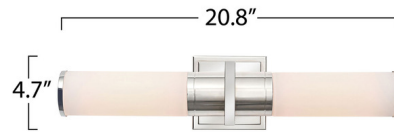

Lightology

lightology.com
866-954-4489
07-01-26

Project: _____

Company: _____

Location: _____ Fixture Type: _____

SPEC #: **ARC1333948**

Approved On: _____ Approved By: _____

Positano Bathroom Vanity Light By Artcraft

Description

The Positano Bathroom Vanity Light features an elegantly simple silhouette perfect for a main bath or powder room. Refined metal details add interest and visual depth with a center band and end caps. Choose the clear ribbed glass to showcase a decorative bulb or the frosted glass tube for a streamlined aesthetic. note: Can be mounted vertically or horizontally.

Specifications

COLOR . . . . . White
BODY FINISH . . . . . Brushed Brass
WATTAGE 18W
DIMMER . . . . . Standard 120V
DIMENSIONS . . . . . 20.8"W x 4.7"H x 4.7"D
BULB NOT INCLUDED . . . . . 2 x T8/Medium (E26)/9W/120V LED
COUNTRY OF ORIGIN . . . . . China

Shown in brushed brass / white

CLICK TO VIEW PRODUCT

Notes: