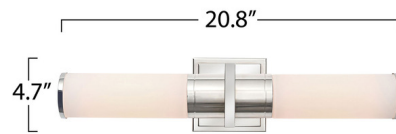

Description

The Positano Bathroom Vanity Light features an elegantly simple silhouette perfect for a main bath or powder room. Refined metal details add interest and visual depth with a center band and end caps. Choose the clear ribbed glass to showcase a decorative bulb or the frosted glass tube for a streamlined aesthetic. note: Can be mounted vertically or horizontally.

Specifications

COLOR White
BODY FINISH Brushed Brass
WATTAGE 18W
DIMMER Standard 120V
DIMENSIONS 20.8"W x 4.7"H x 4.7"D
BULB NOT INCLUDED 2 x T8/Medium (E26)/9W/120V LED
COUNTRY OF ORIGIN China

Shown in brushed brass / white