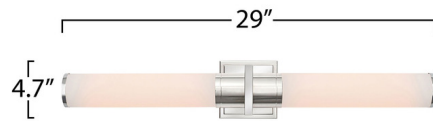

Description

The Positano Bathroom Vanity Light features an elegantly simple silhouette perfect for a main bath or powder room. Refined metal details add interest and visual depth with a center band and end caps. Choose the clear ribbed glass to showcase a decorative bulb or the frosted glass tube for a streamlined aesthetic. note: Can be mounted vertically or horizontally.

Specifications

COLOR White
BODY FINISH Brushed Brass
WATTAGE 18W
DIMMER Standard 120V
DIMENSIONS 20.8"W x 4.7"H x 4.7"D
BULB NOT INCLUDED 2 x T8/Medium (E26)/9W/120V LED
COUNTRY OF ORIGIN China

Shown in brushed brass / white