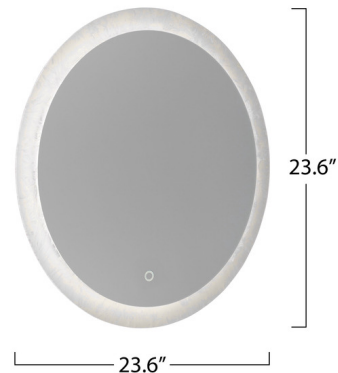

By Artcraft

Description

The Reflections Color Select Frosted LED Wall Mirror features a sleek design with a circular frosted frame, seamlessly combining modern functionality with a touch of elegant aesthetics. This mirror has a Smart Touch Switch which allows dimming, on/off, and the ability to change the color temperature from 3000, to 4000 to 5000 kelvin.

Specifications

COLOR Mirror
BODY FINISH Frosted
WATTAGE 21W
DIMMER Low Voltage Electronic
DIMENSIONS 23.6"W x 23.6"H x 1.2"D
INTEGRATED LED MODULE 1 x LED/21W/120V LED
COUNTRY OF ORIGIN China

Technical Information

COLOR RENDERING 80 CRI
LAMP COLOR CCT Select
LUMENS/WATT 26.19
LUMINOUS FLUX 550 lumens

Shown in frosted / mirror

CLICK TO VIEW PRODUCT

Notes: