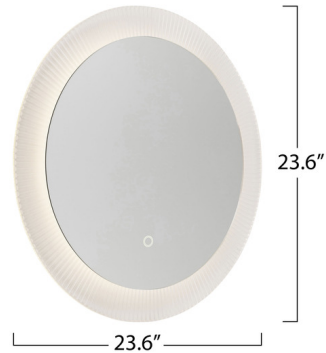

Lightology

lightology.com
866-954-4489
05-16-26

Project: _____

Company: _____

Location: _____ Fixture Type: _____

SPEC #: **ARC1333959**

Approved On: _____ Approved By: _____

Reflections Color Select Ribbed LED Wall Mirror By Artcraft

Description

The Reflections Color Select Ribbed LED Wall Mirror features a sleek design with a circular ribbed frame, seamlessly combining modern functionality with a touch of elegant aesthetics. This mirror has a Smart Touch Switch which allows dimming, on/off, and the ability to change the color temperature from 3000, to 4000 to 5000 kelvin.

Specifications

COLOR	Mirror
BODY FINISH	Clear
WATTAGE	18W
DIMMER	Low Voltage Electronic
DIMENSIONS	23.6"W x 23.6"H x 1.2"D
INTEGRATED LED MODULE	1 x LED/18W/120V LED
COUNTRY OF ORIGIN	China

Technical Information

COLOR RENDERING	80 CRI
LAMP COLOR	5000K
LUMENS/WATT	25.00
LUMINOUS FLUX	450 lumens

Shown in clear / mirror

CLICK TO VIEW PRODUCT

Notes: