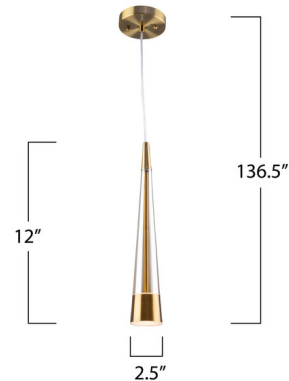

### Description

The Sunnyvale Pendant brings a contemporary elegance to your interior space. The cone shaped design adorned with metalwork on both the top and bottom, enveloping a captivating tinted center glass complimented with framing.

### Specifications

COLOR	N/A
BODY FINISH	Brushed Brass
WATTAGE	9W
DIMMER	Low Voltage Electronic
DIMENSIONS	2.5"W x 12"H
INTEGRATED LED MODULE	1 x LED/9W/120V LED
COUNTRY OF ORIGIN	China

### Technical Information

PRODUCT DIMENSIONS	Adjustable Cable Length: 118.1"
COLOR RENDERING	80 CRI
LAMP COLOR	3000K
LUMENS/WATT	100.00
LUMINOUS FLUX	900 lumens

Shown in brushed brass

CLICK TO VIEW PRODUCT