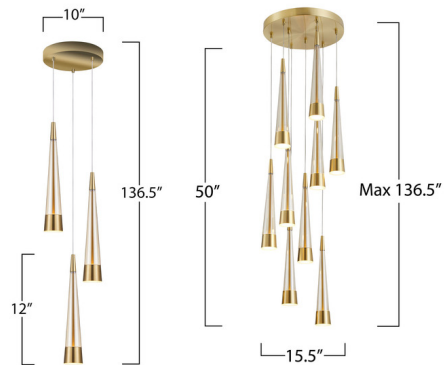

Description

The Sunnyvale Round Multi Light Pendant brings a contemporary elegance to your interior space. The cone shaped diffusers are adorned with metalwork on both the top and bottom, enveloping a captivating tinted center glass. Adjust each pendant to create your own unique piece.

Specifications

COLOR	Clear
BODY FINISH	Brushed Brass
WATTAGE	72W
DIMMER	Low Voltage Electronic
DIMENSIONS	10"W x 12"H
INTEGRATED LED MODULE	3 x LED/24W/120V LED
COUNTRY OF ORIGIN	China

Technical Information

PRODUCT DIMENSIONS	Adjustable Cable Lengths: 118.1"
COLOR RENDERING	80 CRI
LAMP COLOR	3000K
LUMENS/WATT	100.00
LUMINOUS FLUX	2400 lumens

Shown in brushed brass / clear

CLICK TO VIEW PRODUCT

Notes: