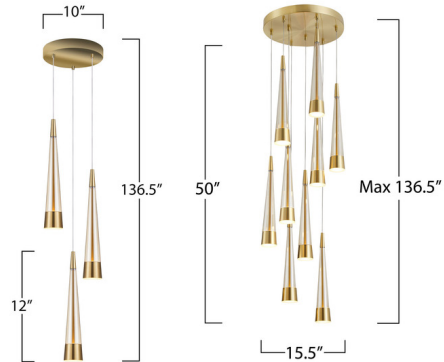

Description

The Sunnyvale Round Multi Light Pendant brings a contemporary elegance to your interior space. The cone shaped diffusers are adorned with metalwork on both the top and bottom, enveloping a captivating tinted center glass. Adjust each pendant to create your own unique piece.

Specifications

COLOR	Clear
BODY FINISH	Brushed Brass
WATTAGE	72W
DIMMER	Low Voltage Electronic
DIMENSIONS	10"W x 12"H
INTEGRATED LED MODULE	3 x LED/24W/120V LED
COUNTRY OF ORIGIN	China

Technical Information

PRODUCT DIMENSIONS	Adjustable Cable Lengths: 118.1"
COLOR RENDERING	80 CRI
LAMP COLOR	3000K
LUMENS/WATT	100.00
LUMINOUS FLUX	2400 lumens

Shown in brushed brass / clear

CLICK TO VIEW PRODUCT

Notes: