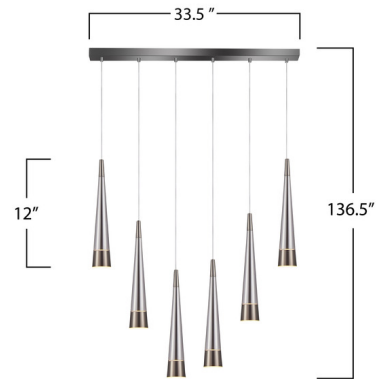

Shown in smoke / clear

CLICK TO VIEW PRODUCT

Notes: