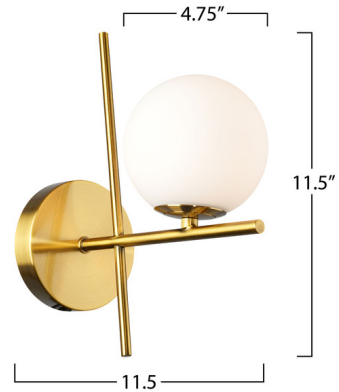

By Artcraft

Description

The Modena Wall Light showcases a striking design with a sleek silhouette that exudes modern elegance. The frame is complimented with a circular glass globe. With its bold contrast and contemporary aesthetic, the Modena is a statement piece that seamlessly blends style and functionality in any space.

Shown in black / smoke glass

Specifications

| | |
|-------------------|-------------------------|
| COLOR | N/A |
| BODY FINISH | Black / Smoke Glass |
| WATTAGE | 3W |
| DIMMER | Standard 120V |
| DIMENSIONS | 4.75"W x 11.5"H x 9.5"D |
| BULB NOT INCLUDED | 1 x JCD/G9/3W/120V LED |
| COUNTRY OF ORIGIN | China |