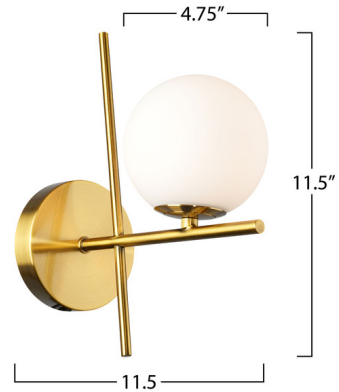

By Artcraft

Description

The Modena Wall Light showcases a striking design with a sleek silhouette that exudes modern elegance. The frame is complimented with a circular glass globe. With its bold contrast and contemporary aesthetic, the Modena is a statement piece that seamlessly blends style and functionality in any space.

Shown in black / smoke glass

Specifications

COLOR	N/A
BODY FINISH	Black / Smoke Glass
WATTAGE	3W
DIMMER	Standard 120V
DIMENSIONS	4.75"W x 11.5"H x 9.5"D
BULB NOT INCLUDED	1 x JCD/G9/3W/120V LED
COUNTRY OF ORIGIN	China