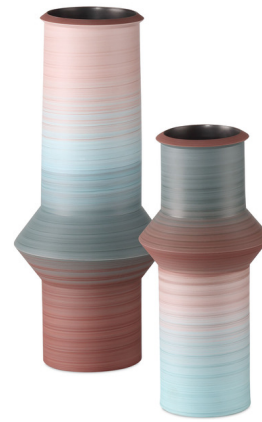

Lightology

lightology.com
866-954-4489
04-10-26

Project: _____

Company: _____

Location: _____ Fixture Type: _____

SPEC #: **CRC1334736**

Approved On: _____ Approved By: _____

Happy 80S Vase Set of 2 By Currey & Company

Description

The Happy 80's Vase Set of 2 is a throwback to the decade when bold, vibrant, and eclectic ruled the stylistic spectrum, from interior design to fashion. Made of porcelain, the glazes on the exteriors of these vessels will vary because they are applied while the vases are spinning. This brings the two works of art a textural feel. The insides of the vases are covered in a black glaze, and the nicely fashioned lip surrounding their top-most points echoes the shapes of the bulges below them.

Shown in blue / red

Specifications

COLOR	Blue / Red
BODY FINISH	N/A
WATTAGE	N/A
DIMMER	N/A
DIMENSIONS	6.75"W x 16"H x 6.75"D
BULB	N/A
COUNTRY OF ORIGIN	China

CLICK TO VIEW PRODUCT

Notes: