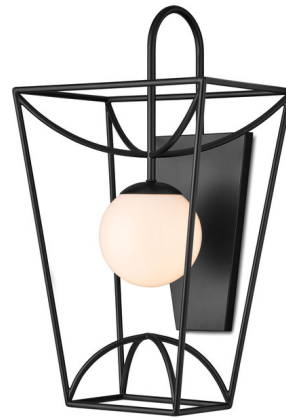

Lightology

lightology.com
866-954-4489
06-04-26

Project: _____

Company: _____

Location: _____ Fixture Type: _____

SPEC #: **CRC1334800**

Approved On: _____ Approved By: _____

Rochefort Outdoor Wall Sconce

By Currey & Company

Description

The Rochefort Wall Sconce is an outdoor fixture with beautiful lines that subtly draw themselves into a lantern-like form. The black powder-coated finish makes it durable for exterior environments and contrasts the milky white glass globe that it balances in its center. Whereas traditional lanterns may be limited to time-honored and transitional design aesthetics, the delicacy of the profile of this black outdoor sconce makes it fitting for mid-century modern homes and those that lean contemporary.

Shown in black / white

Specifications

COLOR	White
BODY FINISH	Black
WATTAGE	9W
DIMMER	Standard 120V
DIMENSIONS	13.5"W x 23.5"H x 9.5"D
BULB NOT INCLUDED	1 x B10/Candelabra (E12)/9W/120V LED
COUNTRY OF ORIGIN	China