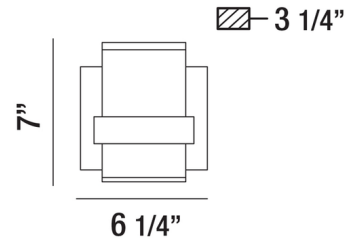

Shown in black / white

Specifications

COLOR	White
BODY FINISH	Black
WATTAGE	8W
DIMMER	Standard 120V
DIMENSIONS	6.25"W x 7"H x 3.25"D
INTEGRATED LED MODULE	1 x LED/8W/120V LED
COUNTRY OF ORIGIN	China

Technical Information