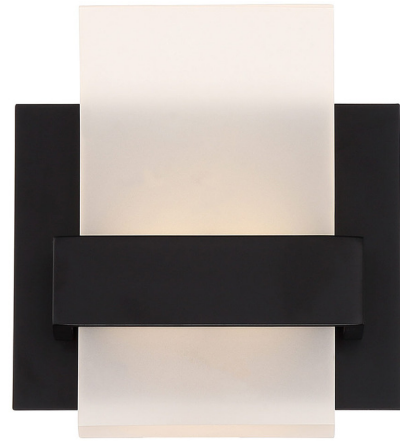

## Cambridge Wall Sconce

By Eurofase

### Description

Made of a curved frosted acrylic panel nestled in a metal frame, the Cambridge Wall Sconce adds a modern touch to your space while dispersing soft ambient lighting. Place it by your bathroom mirror, or use it to illuminate a hallway or living room.

Shown in black / white

### Specifications

COLOR	White
BODY FINISH	Black
WATTAGE	8W
DIMMER	Standard 120V
DIMENSIONS	6.25"W x 7"H x 3.25"D
INTEGRATED LED MODULE	1 x LED/8W/120V LED
COUNTRY OF ORIGIN	China