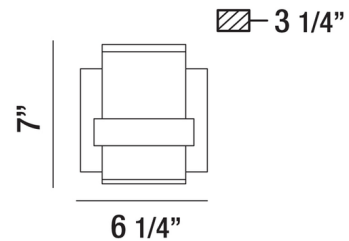

### Specifications

COLOR	White
BODY FINISH	Black
WATTAGE	8W
DIMMER	Standard 120V
DIMENSIONS	6.25"W x 7"H x 3.25"D
INTEGRATED LED MODULE	1 x LED/8W/120V LED
COUNTRY OF ORIGIN	China