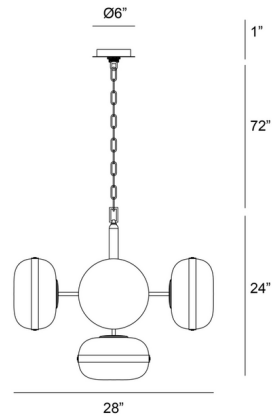

Shown in polished nickel / smoke

Specifications

COLOR	Smoke
BODY FINISH	Polished Nickel
WATTAGE	45W
DIMMER	Standard 120V
DIMENSIONS	28"W x 24"H
BULB NOT INCLUDED	5 x Edison Tube/Medium (E26)/9W/120V LED
COUNTRY OF ORIGIN	China