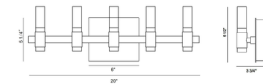

Shown in silver / black / white