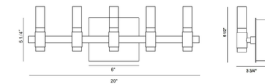

Shown in silver / black / white