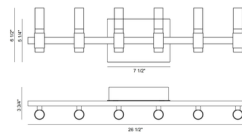

Shown in silver / black / white