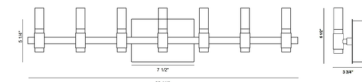

Lightology

lightology.com
866-954-4489
06-04-26

Project: _____

Company: _____

Location: _____ Fixture Type: _____

SPEC #: **EUF1335018**

Approved On: _____ Approved By: _____

Albany Bathroom Vanity Light By Eurofase

Description

The Albany Bathroom Vanity Light blends vintage and modern elements in its soft industrial design. LED cylinder lights are nestled in simple candleholders accented with contrasting metallic collars. Emitting light through both the upper white acrylic shades as well as downward, the Albany offers plenty of diffused illumination for your bathroom or powder room.

Specifications

COLOR . . . . . White
BODY FINISH . . . . . Silver / Black
WATTAGE 20W
DIMMER . . . . . Standard 120V
DIMENSIONS . . . . . 20"W x 6.5"H x 3.75"D
INTEGRATED LED MODULE . . . . . 5 x LED/4W/120V LED
COUNTRY OF ORIGIN . . . . . China

Technical Information

LAMP LIFE . . . . . 50000 hours
COLOR RENDERING . . . . . 90 CRI
LAMP COLOR 3000K
LUMENS/WATT 110.75
LUMINOUS FLUX . . . . . 443 lumens

Shown in silver / black / white

CLICK TO VIEW PRODUCT

Notes: