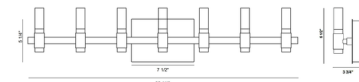

Shown in silver / black / white