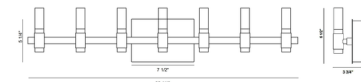

Lightology

lightology.com
866-954-4489
06-04-26

Project: _____

Company: _____

Location: _____ Fixture Type: _____

SPEC #: **EUF1335018**

Approved On: _____ Approved By: _____

Albany Bathroom Vanity Light By Eurofase

Description

The Albany Bathroom Vanity Light blends vintage and modern elements in its soft industrial design. LED cylinder lights are nestled in simple candleholders accented with contrasting metallic collars. Emitting light through both the upper white acrylic shades as well as downward, the Albany offers plenty of diffused illumination for your bathroom or powder room.

Specifications

COLOR . . . . . White
BODY FINISH . . . . . Silver / Black
WATTAGE 20W
DIMMER . . . . . Standard 120V
DIMENSIONS . . . . . 20"W x 6.5"H x 3.75"D
INTEGRATED LED MODULE . . . . . 5 x LED/4W/120V LED
COUNTRY OF ORIGIN . . . . . China

Technical Information

LAMP LIFE . . . . . 50000 hours
COLOR RENDERING . . . . . 90 CRI
LAMP COLOR 3000K
LUMENS/WATT 110.75
LUMINOUS FLUX . . . . . 443 lumens

Shown in silver / black / white

CLICK TO VIEW PRODUCT

Notes: