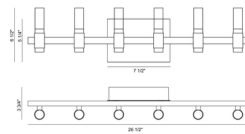

Lightology

lightology.com
866-954-4489
06-04-26

Project: _____

Company: _____

Location: _____ Fixture Type: _____

SPEC #: **EUF1335018**

Approved On: _____ Approved By: _____

Albany Bathroom Vanity Light By Eurofase

Description

The Albany Bathroom Vanity Light blends vintage and modern elements in its soft industrial design. LED cylinder lights are nestled in simple candleholders accented with contrasting metallic collars. Emitting light through both the upper white acrylic shades as well as downward, the Albany offers plenty of diffused illumination for your bathroom or powder room.

Specifications

COLOR . . . . . White
BODY FINISH . . . . . Silver / Black
WATTAGE 20W
DIMMER . . . . . Standard 120V
DIMENSIONS . . . . . 20"W x 6.5"H x 3.75"D
INTEGRATED LED MODULE . . . . . 5 x LED/4W/120V LED
COUNTRY OF ORIGIN . . . . . China

Technical Information

LAMP LIFE . . . . . 50000 hours
COLOR RENDERING . . . . . 90 CRI
LAMP COLOR 3000K
LUMENS/WATT 110.75
LUMINOUS FLUX . . . . . 443 lumens

Shown in silver / black / white

CLICK TO VIEW PRODUCT

Notes: