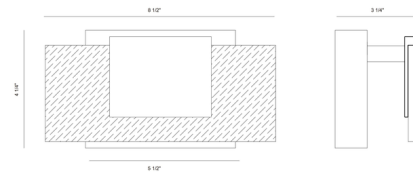

CLICK TO VIEW PRODUCT

Notes: