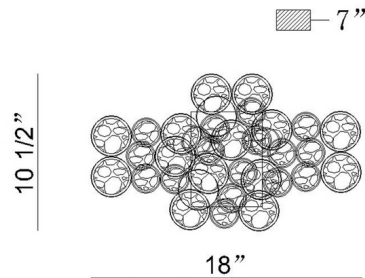

By Eurofase

Description

The Trento Wall / Ceiling Light features hand-strung glass wafers that float like clouds within the metal frame. The glass is pressed with a rippled texture, creating a beautiful play of light in your space.

Shown in gold / amber

Specifications

COLOR	Amber
BODY FINISH	Gold
WATTAGE	14W
DIMMER	Standard 120V
DIMENSIONS	18"W x 10.5"H x 7"D
BULB NOT INCLUDED	2 x JCD/G9/7W/120V LED
COUNTRY OF ORIGIN	China

CLICK TO VIEW PRODUCT