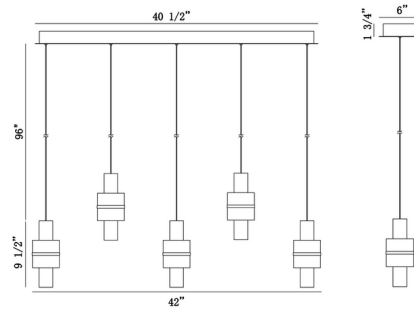

CLICK TO VIEW PRODUCT

Notes: