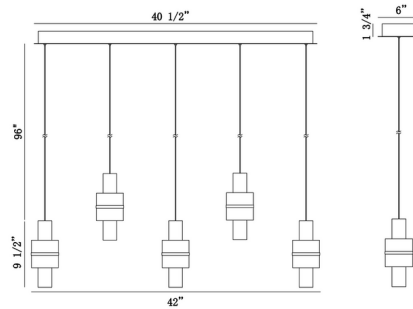

CLICK TO VIEW PRODUCT

Notes: