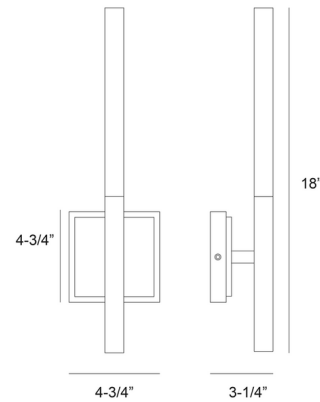

CLICK TO VIEW PRODUCT

Notes: