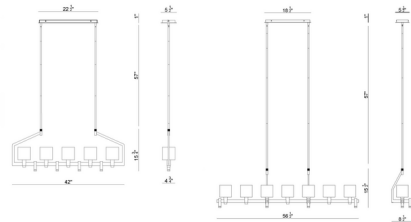

Shown in gold / smoke

Specifications

COLOR	Smoke
BODY FINISH	Gold
WATTAGE	35W
DIMMER	Standard 120V
DIMENSIONS	42"L x 4.75"W x 15.75"H
BULB NOT INCLUDED	5 x B10/Candelabra (E12)/7W/120V LED
COUNTRY OF ORIGIN	China