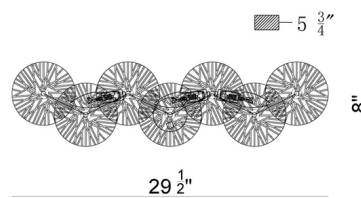

Shown in gold / clear / amber

Specifications

COLOR	Clear / Amber
BODY FINISH	Gold
WATTAGE	14W
DIMMER	Standard 120V
DIMENSIONS	21.75"W x 8"H x 5.75"D
BULB NOT INCLUDED	2 x B10/Candelabra (E12)/7W/120V LED
COUNTRY OF ORIGIN	China