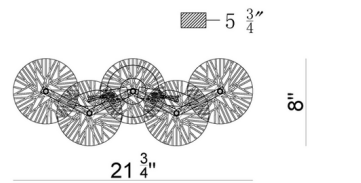

Shown in gold / clear / amber

Specifications

COLOR	Clear / Amber
BODY FINISH	Gold
WATTAGE	14W
DIMMER	Standard 120V
DIMENSIONS	21.75"W x 8"H x 5.75"D
BULB NOT INCLUDED	2 x B10/Candelabra (E12)/7W/120V LED
COUNTRY OF ORIGIN	China