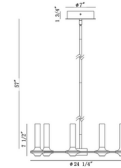

### Specifications

COLOR . . . . . White  
BODY FINISH . . . . . Black  
WATTAGE . . . . . 34W  
DIMMER . . . . . Standard 120V  
DIMENSIONS . . . . . 24.25"W x 7.5"H  
INTEGRATED LED MODULE . . . . . 6 x LED/5.67W/120V LED  
COUNTRY OF ORIGIN . . . . . China

24.25" Width

35.5" Width

CLICK TO VIEW PRODUCT

Notes: