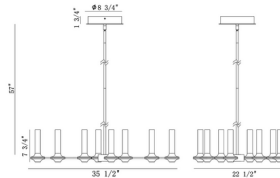

### Specifications

COLOR . . . . . White  
BODY FINISH . . . . . Black  
WATTAGE . . . . . 34W  
DIMMER . . . . . Standard 120V  
DIMENSIONS . . . . . 24.25"W x 7.5"H  
INTEGRATED LED MODULE . . . . . 6 x LED/5.67W/120V LED  
COUNTRY OF ORIGIN . . . . . China

### Technical Information

LAMP LIFE . . . . . 50000 hours  
COLOR RENDERING . . . . . 90 CRI  
LAMP COLOR . . . . . 3000K  
LUMENS/WATT . . . . . 272.31  
LUMINOUS FLUX . . . . . 1544 lumens

Shown in black / white

24.25" Width

35.5" Width

CLICK TO VIEW PRODUCT

Notes: