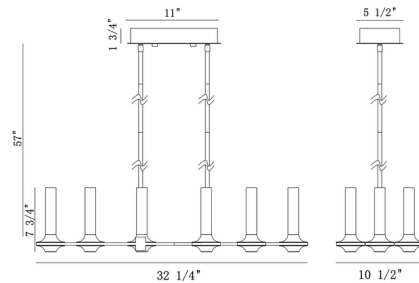

Lightology

lightology.com
866-954-4489
07-03-26

Project: _____

Company: _____

Location: _____ Fixture Type: _____

SPEC #: **EUF1335056**

Approved On: _____ Approved By: _____

Torcia Linear Chandelier

By Eurofase

Description

Inspired by traditional oil-based wick burners, the Torcia Linear Chandelier offers a contemporary twist. Acrylic shades partially frosted white for an ombre effect depict gentle flames, while smooth gold accents evoke classic wick holders. LEDs emit light upward and downward, delivering a welcoming glow of ambient illumination.

Specifications

COLOR . . . . . White
BODY FINISH . . . . . White
WATTAGE 34W
DIMMER . . . . . Standard 120V
DIMENSIONS . . . . . 32.25"L x 10.5"W x 7.75"H
INTEGRATED LED MODULE . . . . . 6 x LED/5.67W/120V LED
COUNTRY OF ORIGIN . . . . . China

Technical Information

LAMP LIFE . . . . . 50000 hours
COLOR RENDERING . . . . . 90 CRI
LAMP COLOR 3000K
LUMENS/WATT 245.33
LUMINOUS FLUX . . . . . 1391 lumens

Notes:

CLICK TO VIEW PRODUCT