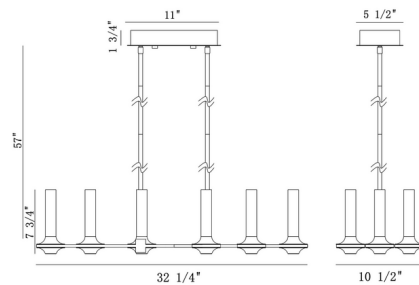

Lightology

lightology.com
866-954-4489
04-25-26

Project: _____

Company: _____

Location: _____ Fixture Type: _____

SPEC #: **EUF1335056**

Approved On: _____ Approved By: _____

Torcia Linear Chandelier

By Eurofase

Description

Inspired by traditional oil-based wick burners, the Torcia Linear Chandelier offers a contemporary twist. Acrylic shades partially frosted white for an ombre effect depict gentle flames, while smooth gold accents evoke classic wick holders. LEDs emit light upward and downward, delivering a welcoming glow of ambient illumination.

Specifications

COLOR . . . . . White
BODY FINISH . . . . . White
WATTAGE 34W
DIMMER . . . . . Standard 120V
DIMENSIONS . . . . . 32.25"L x 10.5"W x 7.75"H
INTEGRATED LED MODULE . . . . . 6 x LED/5.67W/120V LED
COUNTRY OF ORIGIN . . . . . China

Technical Information

LAMP LIFE . . . . . 50000 hours
COLOR RENDERING . . . . . 90 CRI
LAMP COLOR 3000K
LUMENS/WATT 245.33
LUMINOUS FLUX . . . . . 1391 lumens

Notes:

CLICK TO VIEW PRODUCT