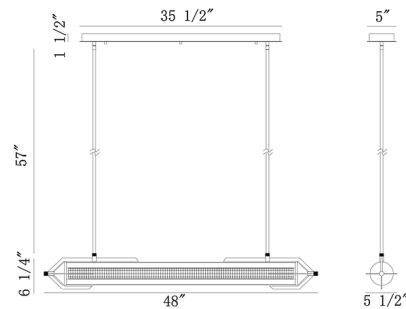

CLICK TO VIEW PRODUCT

Notes: