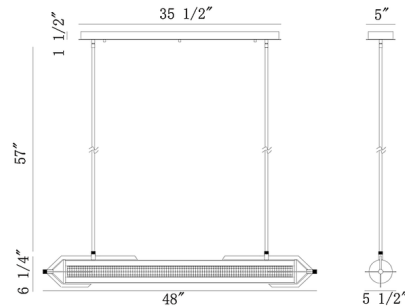

CLICK TO VIEW PRODUCT

Notes: