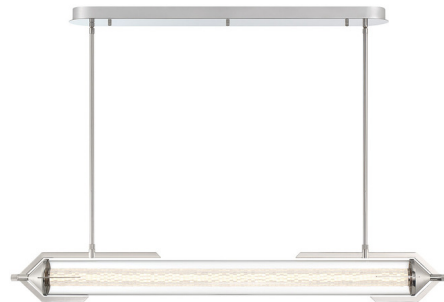

## Espada Linear Chandelier By Eurofase

### Description

An homage to Raymond Loewy, known as the father of industrial design, the Espada Chandelier honors the modest design details of the 1950s. Its unique LED lighting made of faceted crystals is accentuated by a glass tube and tail fin end caps with knurled detailing, adding a striking artistic element to your space.

### Specifications

COLOR	Clear
BODY FINISH	Polished Nickel
WATTAGE	36W
DIMMER	Standard 120V
DIMENSIONS	48"W x 6.25"H x 5.5"D
INTEGRATED LED MODULE	1 x LED/36W/120V LED
COUNTRY OF ORIGIN	China

### Technical Information

LAMP LIFE	50000 hours
COLOR RENDERING	90 CRI
LAMP COLOR	3000K
LUMENS/WATT	92.47
LUMINOUS FLUX	3329 lumens

Shown in polished nickel / clear

CLICK TO VIEW PRODUCT

Notes: