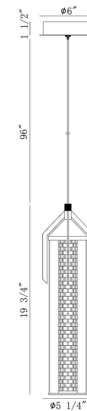

CLICK TO VIEW PRODUCT

Notes: