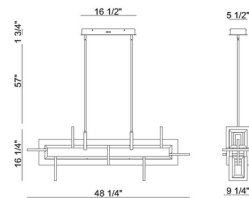

CLICK TO VIEW PRODUCT

Notes: