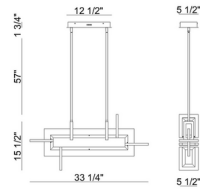

CLICK TO VIEW PRODUCT

Notes: