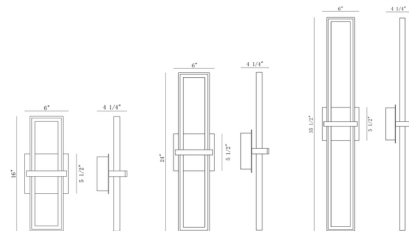

CLICK TO VIEW PRODUCT

Notes: