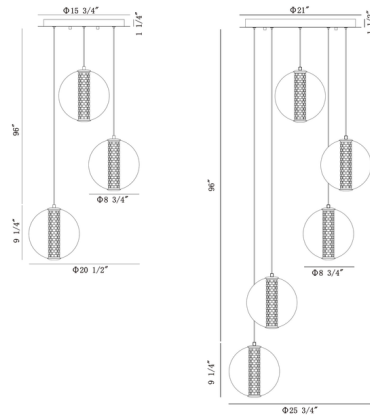

Shown in gold / smoke

CLICK TO VIEW PRODUCT

Notes: