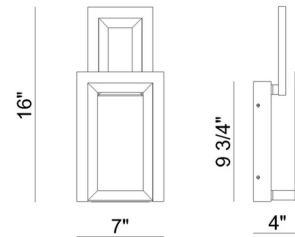

CLICK TO VIEW PRODUCT

Notes: