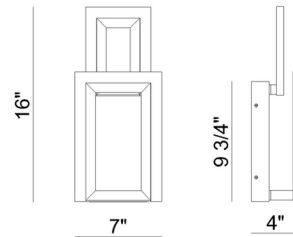

CLICK TO VIEW PRODUCT

Notes: