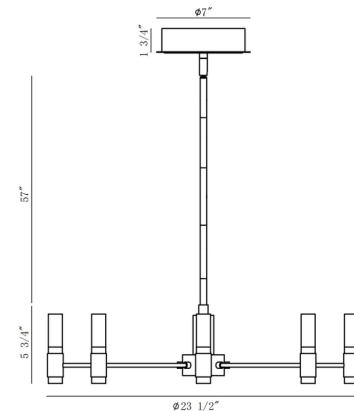

Specifications

COLOR	White
BODY FINISH	Brass / Black
WATTAGE	38W
DIMMER	Standard 120V
DIMENSIONS	23.5"W x 5.75"H
INTEGRATED LED MODULE	8 x LED/4.75W/120V LED
COUNTRY OF ORIGIN	China

Technical Information

LAMP LIFE	50000 hours
COLOR RENDERING	90 CRI
LAMP COLOR	3000K
LUMENS/WATT	187.37
LUMINOUS FLUX	890 lumens

Shown in brass / black / white

CLICK TO VIEW PRODUCT

Notes: