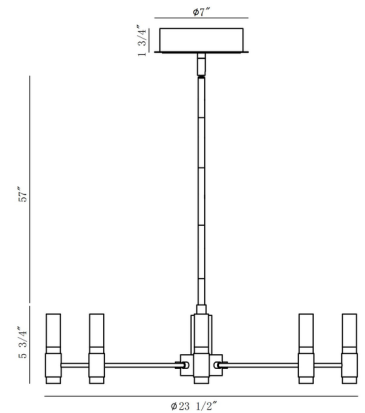

Specifications

COLOR	White
BODY FINISH	Brass / Black
WATTAGE	38W
DIMMER	Standard 120V
DIMENSIONS	23.5"W x 5.75"H
INTEGRATED LED MODULE	8 x LED/4.75W/120V LED
COUNTRY OF ORIGIN	China

Technical Information

LAMP LIFE	50000 hours
COLOR RENDERING	90 CRI
LAMP COLOR	3000K
LUMENS/WATT	187.37
LUMINOUS FLUX	890 lumens

Shown in brass / black / white

CLICK TO VIEW PRODUCT

Notes: