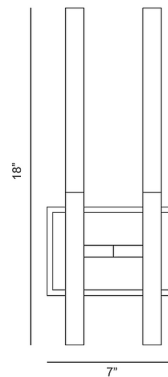

CLICK TO VIEW PRODUCT

Notes: