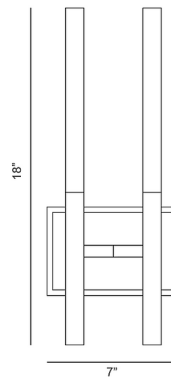

CLICK TO VIEW PRODUCT

Notes: