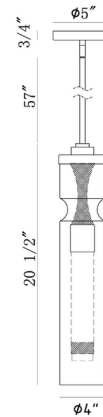

Specifications

COLOR	Clear
BODY FINISH	Polished Nickel
WATTAGE	6W
DIMMER	Standard 120V
DIMENSIONS	4"W x 20.5"H
BULB NOT INCLUDED	1x T10/Medium (E26)/6W/120V LED
COUNTRY OF ORIGIN	China

Technical Information

LAMP LIFE	50000 hours
-----------	-------------

Shown in polished nickel / clear

CLICK TO VIEW PRODUCT

Notes: