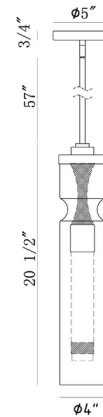

Specifications

COLOR	Clear
BODY FINISH	Polished Nickel
WATTAGE	6W
DIMMER	Standard 120V
DIMENSIONS	4"W x 20.5"H
BULB NOT INCLUDED	1 x T10/Medium (E26)/6W/120V LED
COUNTRY OF ORIGIN	China

Technical Information

LAMP LIFE	50000 hours
-----------	-------------

Shown in polished nickel / clear

CLICK TO VIEW PRODUCT

Notes: