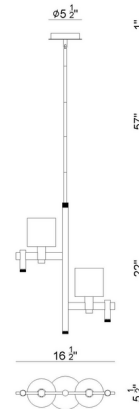

Specifications

COLOR	Smoke
BODY FINISH	Gold
WATTAGE	14W
DIMMER	Standard 120V
DIMENSIONS	16.5"W x 22"H x 5.5"D
BULB NOT INCLUDED	2 x B10/Candelabra (E12)/7W/120V LED
COUNTRY OF ORIGIN	China

Shown in gold / smoke