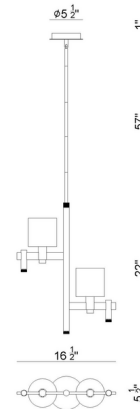

Specifications

COLOR	Smoke
BODY FINISH	Gold
WATTAGE	14W
DIMMER	Standard 120V
DIMENSIONS	16.5"W x 22"H x 5.5"D
BULB NOT INCLUDED	2 x B10/Candelabra (E12)/7W/120V LED
COUNTRY OF ORIGIN	China

Shown in gold / smoke