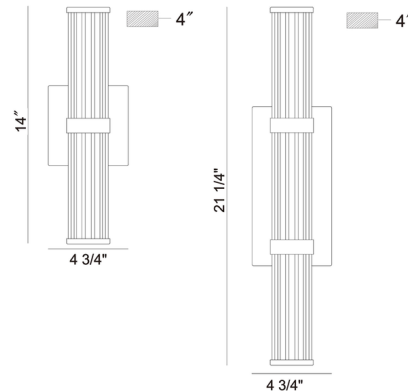

Shown in gold / clear