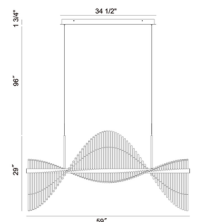

### Specifications

COLOR	Frosted
BODY FINISH	Gold
WATTAGE	60W
DIMMER	Standard 120V
DIMENSIONS	39.5"L x 18.75"W x 22"H
INTEGRATED LED MODULE	60 x LED/1W/120V LED
COUNTRY OF ORIGIN	China

### Technical Information

LAMP LIFE	20000 hours
COLOR RENDERING	90 CRI
LAMP COLOR	3000K
LUMENS/WATT	6,322.00
LUMINOUS FLUX	6322 lumens

Shown in gold / frosted

CLICK TO VIEW PRODUCT

Notes: