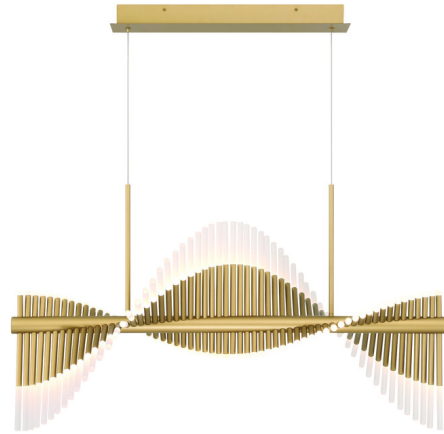

## Voltik Linear Chandelier

By Eurofase

### Description

Borrowing from the double helix structure of DNA, the backbone of all forms of life, the Voltik Linear Chandelier is a captivating array of LED rods that infuses life, illumination, and intrigue into any room it occupies.

### Specifications

COLOR	Frosted
BODY FINISH	Gold
WATTAGE	60W
DIMMER	Standard 120V
DIMENSIONS	39.5"L x 18.75"W x 22"H
INTEGRATED LED MODULE	60 x LED/1W/120V LED
COUNTRY OF ORIGIN	China

### Technical Information

LAMP LIFE	20000 hours
COLOR RENDERING	90 CRI
LAMP COLOR	3000K
LUMENS/WATT	6,322.00
LUMINOUS FLUX	6322 lumens

Shown in gold / frosted

CLICK TO VIEW PRODUCT

Notes: