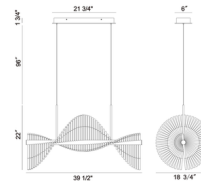

### Specifications

COLOR	Frosted
BODY FINISH	Gold
WATTAGE	60W
DIMMER	Standard 120V
DIMENSIONS	39.5"L x 18.75"W x 22"H
INTEGRATED LED MODULE	60 x LED/1W/120V LED
COUNTRY OF ORIGIN	China