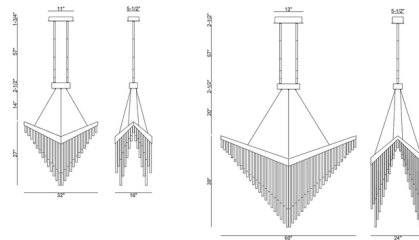

CLICK TO VIEW PRODUCT

Notes: