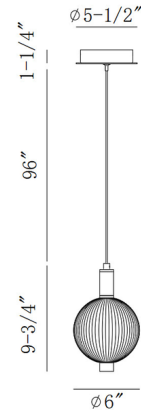

CLICK TO VIEW PRODUCT

Notes: