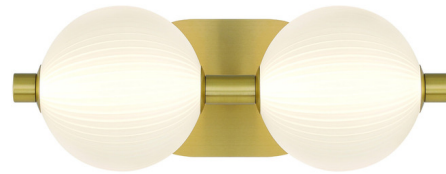

Lightology

lightology.com
866-954-4489
04-08-26

Project: _____

Company: _____

Location: _____ Fixture Type: _____

SPEC #: **EUFI335150**

Approved On: _____ Approved By: _____

Palmas Bathroom Vanity Light By Eurofase

Description

The Palmas Bathroom Vanity Light exudes modern elegance, featuring frosted ribbed glass spheres that glow warmly as LED light shines through. Place it in your master bath or guest bathroom to add ambient lighting with chic contemporary style.

Specifications

COLOR . . . . . Frosted
BODY FINISH . . . . . Gold
WATTAGE 18W
DIMMER . . . . . Standard 120V
DIMENSIONS . . . . . 15.25"W x 6"H x 8"D
INTEGRATED LED MODULE . . . . . 2 x LED/9W/120V LED
COUNTRY OF ORIGIN . . . . . China

Technical Information

LAMP LIFE . . . . . 20000 hours
COLOR RENDERING . . . . . 90 CRI
LAMP COLOR 3000K
LUMENS/WATT 151.22
LUMINOUS FLUX . . . . . 1361 lumens