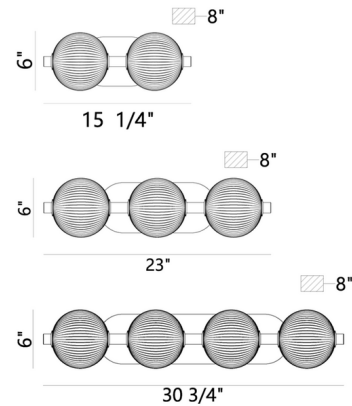

Shown in gold / frosted