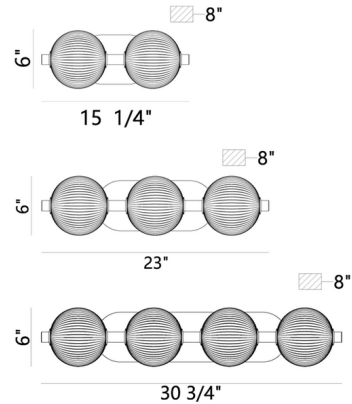

Shown in gold / frosted