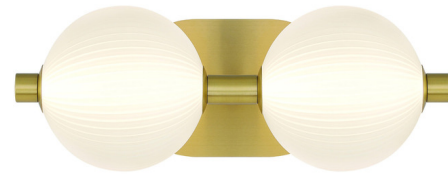

Lightology

lightology.com
866-954-4489
06-17-26

Project: _____
 Company: _____
 Location: _____ Fixture Type: _____
 SPEC #: **EUFI335150**
 Approved On: _____ Approved By: _____

Palmas Bathroom Vanity Light By Eurofase

Description

The Palmas Bathroom Vanity Light exudes modern elegance, featuring frosted ribbed glass spheres that glow warmly as LED light shines through. Place it in your master bath or guest bathroom to add ambient lighting with chic contemporary style.

Specifications

COLOR	Frosted
BODY FINISH	Gold
WATTAGE	18W
DIMMER	Standard 120V
DIMENSIONS	15.25"W x 6"H x 8"D
INTEGRATED LED MODULE	2 x LED/9W/120V LED
COUNTRY OF ORIGIN	China

Technical Information

LAMP LIFE	20000 hours
COLOR RENDERING	90 CRI
LAMP COLOR	3000K
LUMENS/WATT	151.22
LUMINOUS FLUX	1361 lumens

Shown in gold / frosted

CLICK TO VIEW PRODUCT

Notes: