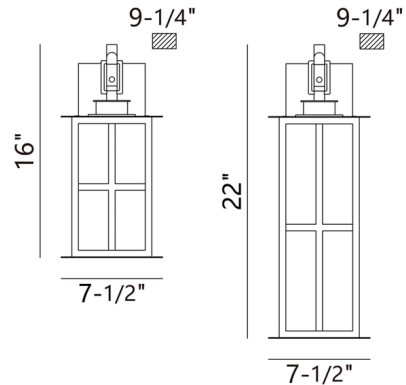

Shown in clear

CLICK TO VIEW PRODUCT

Notes: