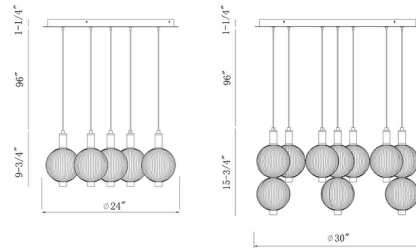

CLICK TO VIEW PRODUCT

Notes: