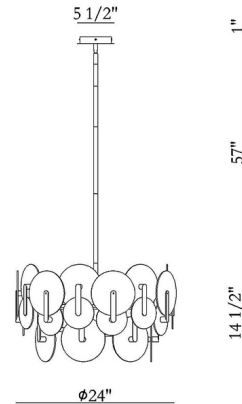

CLICK TO VIEW PRODUCT

Notes: