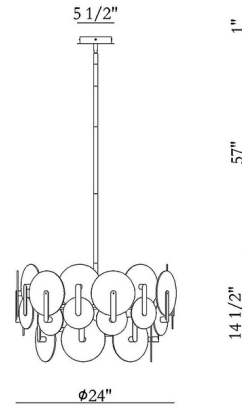

CLICK TO VIEW PRODUCT

Notes: