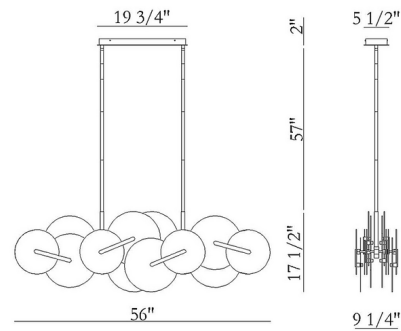

Lightology

lightology.com
866-954-4489
04-04-26

Project: _____

Company: _____

Location: _____ Fixture Type: _____

SPEC #: **EUFI335166**

Approved On: _____ Approved By: _____

Nuvola Linear Chandelier

By Eurofase

Description

The Nuvola Linear Chandelier offers a unique modern aesthetic, made of overlapping white glass discs joined by short straight metal arms. It casts a warm glow diffused through the glass, suitable for a dining room or living space.

Specifications

COLOR . . . . . White
BODY FINISH . . . . . Black
WATTAGE 92W
DIMMER . . . . . Standard 120V
DIMENSIONS . . . . . 56"L x 9.25"W x 17.5"H
INTEGRATED LED MODULE . . . . . 1 x LED/92W/120V LED
COUNTRY OF ORIGIN . . . . . China

Technical Information

LAMP LIFE . . . . . 20000 hours
COLOR RENDERING . . . . . 90 CRI
LAMP COLOR 3000K
LUMENS/WATT 60.00
LUMINOUS FLUX . . . . . 5520 lumens

Notes:

CLICK TO VIEW PRODUCT