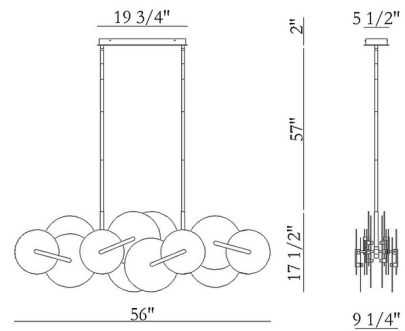

Lightology

lightology.com
866-954-4489
05-21-26

Project: _____

Company: _____

Location: _____ Fixture Type: _____

SPEC #: **EUF1335166**

Approved On: _____ Approved By: _____

Nuvola Linear Chandelier

By Eurofase

Description

The Nuvola Linear Chandelier offers a unique modern aesthetic, made of overlapping white glass discs joined by short straight metal arms. It casts a warm glow diffused through the glass, suitable for a dining room or living space.

Specifications

COLOR . . . . . White
BODY FINISH . . . . . Black
WATTAGE 92W
DIMMER . . . . . Standard 120V
DIMENSIONS . . . . . 56"L x 9.25"W x 17.5"H
INTEGRATED LED MODULE . . . . . 1 x LED/92W/120V LED
COUNTRY OF ORIGIN . . . . . China

Technical Information

LAMP LIFE . . . . . 20000 hours
COLOR RENDERING . . . . . 90 CRI
LAMP COLOR 3000K
LUMENS/WATT 60.00
LUMINOUS FLUX . . . . . 5520 lumens

Notes:

CLICK TO VIEW PRODUCT