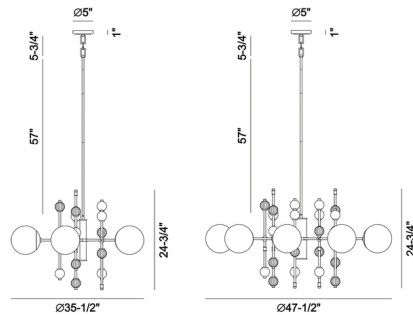

Shown in gold / clear

Specifications

COLOR	Clear
BODY FINISH	Gold
WATTAGE	45W
DIMMER	Standard 120V
DIMENSIONS	35.5"W x 24.75"H
BULB NOT INCLUDED	5 x G25/Medium (E26)/9W/120V LED
COUNTRY OF ORIGIN	China

CLICK TO VIEW PRODUCT