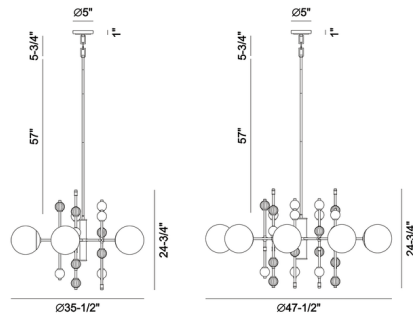

### Specifications

COLOR	Clear
BODY FINISH	Gold
WATTAGE	45W
DIMMER	Standard 120V
DIMENSIONS	35.5"W x 24.75"H
BULB NOT INCLUDED	5 x G25/Medium (E26)/9W/120V LED
COUNTRY OF ORIGIN	China

CLICK TO VIEW PRODUCT