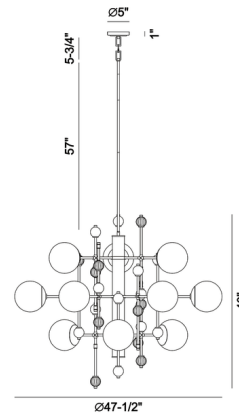

Shown in gold / clear

Specifications

COLOR	Clear
BODY FINISH	Gold
WATTAGE	108W
DIMMER	Standard 120V
DIMENSIONS	47.5"W x 40"H
BULB NOT INCLUDED	12 x G25/Medium (E26)/9W/120V LED
COUNTRY OF ORIGIN	China

CLICK TO VIEW PRODUCT