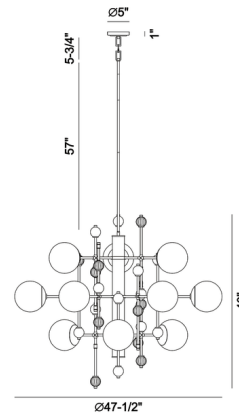

Lightology

lightology.com
866-954-4489
04-25-26

Project: _____

Company: _____

Location: _____ Fixture Type: _____

SPEC #: **EUF1335169**

Approved On: _____ Approved By: _____

Traiton 3-Tier Grand Chandelier By Eurofase

Description

The Traiton 3-Tier Grand Chandelier draws inspiration from fashionable couture jewelry crafted out of Czech glass beads, a style that blossomed in the mid-1500s. This radiant chandelier pays homage to the artistry with its intricate design of metal rods embellished with glass bubbles of varying sizes and textures. For a cohesive look, consider using clear globe bulbs (not included). Balancing classic and modern aesthetics, the Traiton enhances your space like a well-chosen piece of jewelry.

Shown in gold / clear

Specifications

COLOR	Clear
BODY FINISH	Gold
WATTAGE	108W
DIMMER	Standard 120V
DIMENSIONS	47.5"W x 40"H
BULB NOT INCLUDED	12 x G25/Medium (E26)/9W/120V LED
COUNTRY OF ORIGIN	China

CLICK TO VIEW PRODUCT