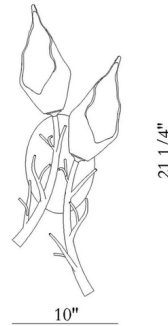

CLICK TO VIEW PRODUCT

Notes: