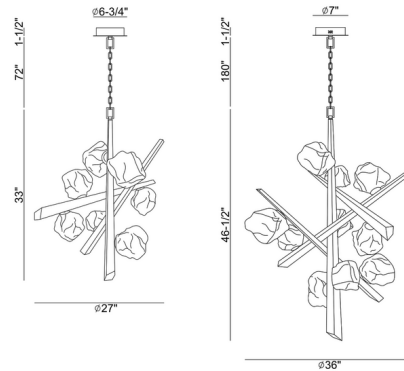

Shown in gold / smoke

CLICK TO VIEW PRODUCT

Notes: