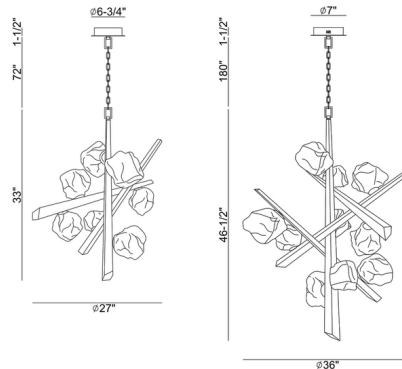

Shown in gold / smoke

CLICK TO VIEW PRODUCT

Notes: